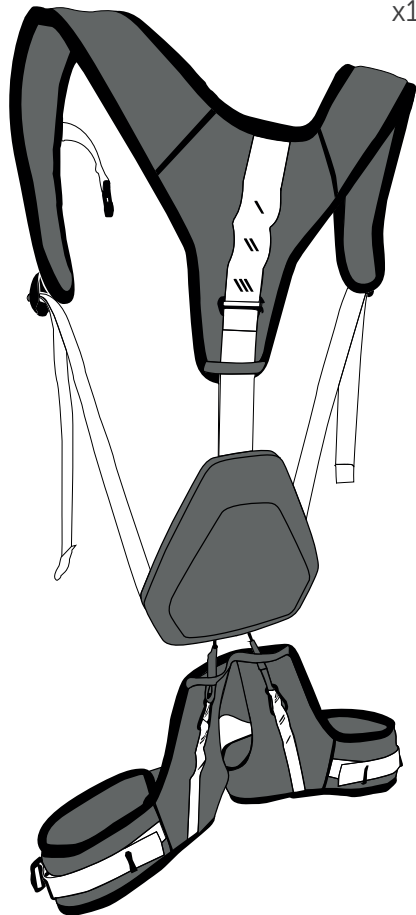

The HAPO HD is guaranteed for 2 years from the activation of its warranty. The warranty registration must be completed by scanning the QR code.

1

2

3

User	Setting
155 – 165 cm 61 – 65 inch	1 
165 – 175 cm 65 – 68.9 inch	2 
175 – 185 cm 68.9 – 72.8 inch	3 
185 – 195 cm 68.9 – 76.8 inch	4 