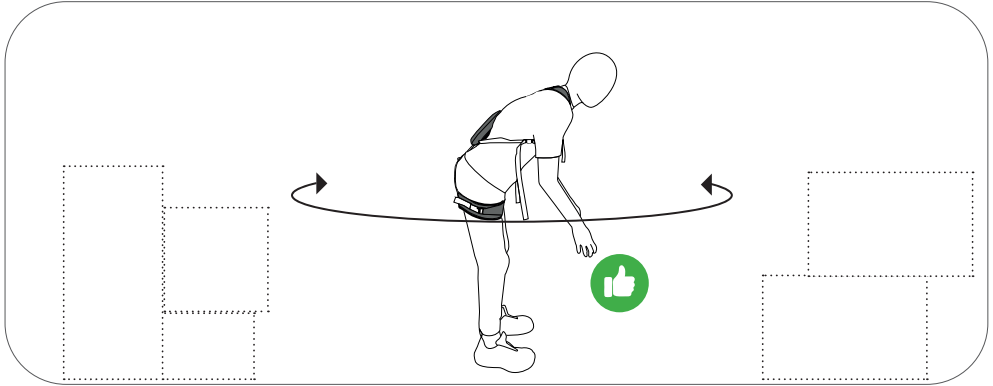

The HAPO HD is guaranteed for 2 years from the activation of its warranty. The warranty registration must be completed by scanning the QR code.

1

2

3

User	Setting
155 – 165 cm 61 – 65 inch	1 
165 – 175 cm 65 – 68.9 inch	2 
175 – 185 cm 68.9 – 72.8 inch	3 
185 – 195 cm 68.9 – 76.8 inch	4 