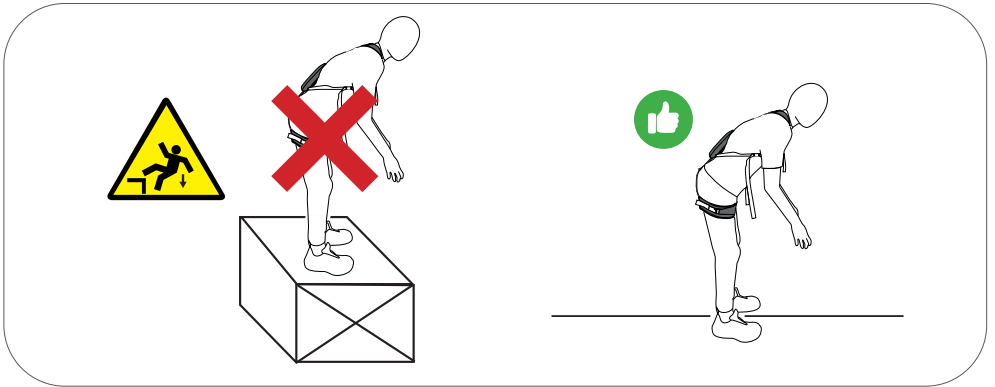

The HAPO HD is guaranteed for 2 years from the activation of its warranty. The warranty registration must be completed by scanning the QR code.

1

2

3

User	Setting
155 – 165 cm 61 – 65 inch	1 
165 – 175 cm 65 – 68.9 inch	2 
175 – 185 cm 68.9 – 72.8 inch	3 
185 – 195 cm 68.9 – 76.8 inch	4 