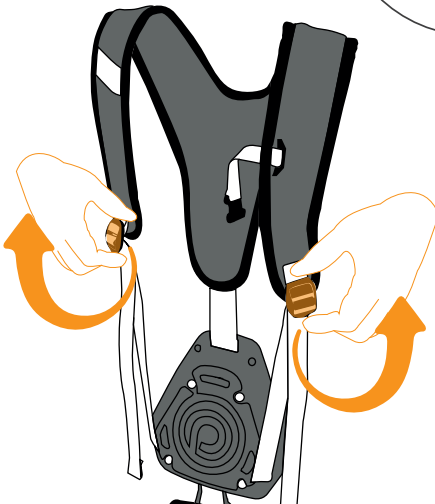

The HAPO HD is guaranteed for 2 years from the activation of its warranty. The warranty registration must be completed by scanning the QR code.

1

2

3

User	Setting
155 – 165 cm 61 – 65 inch	1 
165 – 175 cm 65 – 68.9 inch	2 
175 – 185 cm 68.9 – 72.8 inch	3 
185 – 195 cm 68.9 – 76.8 inch	4 