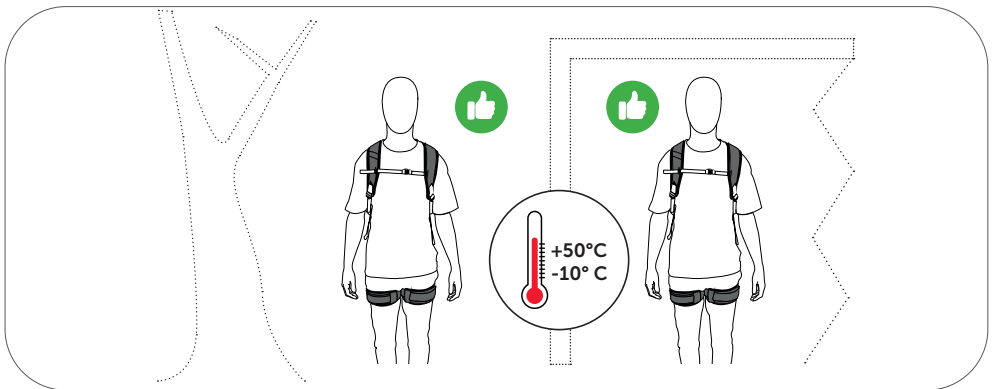

The HAPO HD is guaranteed for 2 years from the activation of its warranty. The warranty registration must be completed by scanning the QR code.

1

2

3

User	Setting
155 – 165 cm 61 – 65 inch	1 
165 – 175 cm 65 – 68.9 inch	2 
175 – 185 cm 68.9 – 72.8 inch	3 
185 – 195 cm 68.9 – 76.8 inch	4 