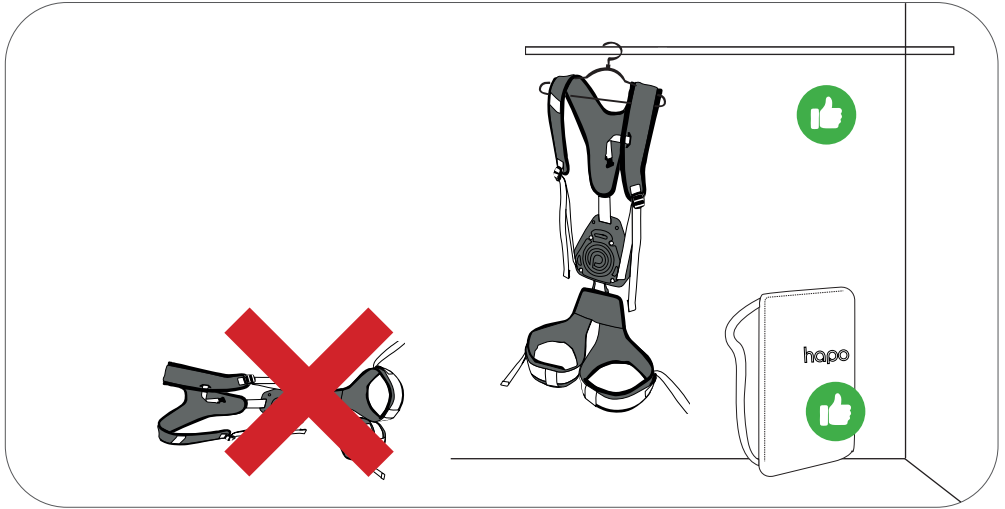

STOCKAGE Storage | Almacenamiento | Lagerung | Armazén