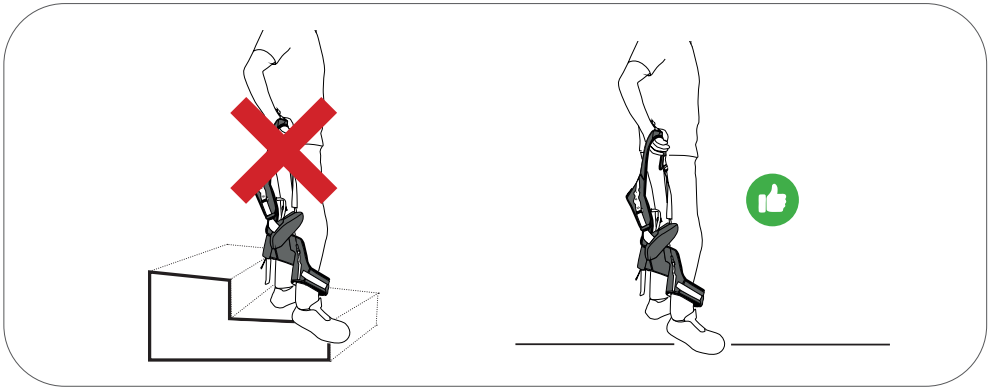

The HAPO HD is guaranteed for 2 years from the activation of its warranty. The warranty registration must be completed by scanning the QR code.

1

2

3

User	Setting
155 – 165 cm 61 – 65 inch	1 
165 – 175 cm 65 – 68.9 inch	2 
175 – 185 cm 68.9 – 72.8 inch	3 
185 – 195 cm 68.9 – 76.8 inch	4 