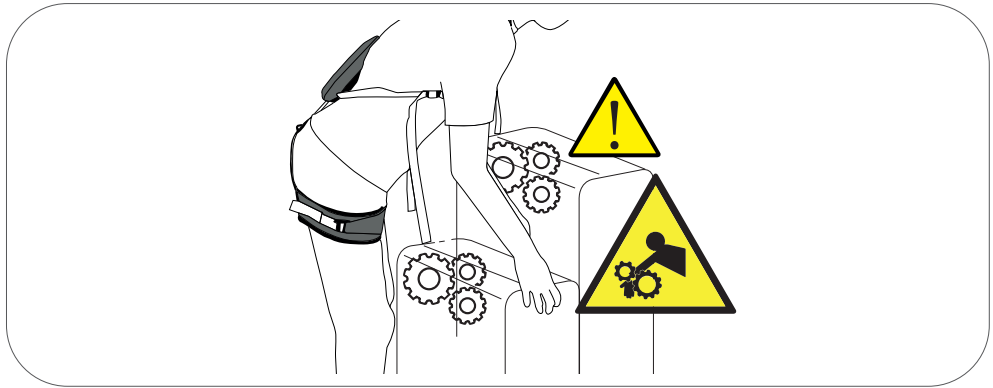

The HAPO HD is guaranteed for 2 years from the activation of its warranty. The warranty registration must be completed by scanning the QR code.

1

2

3

User	Setting
155 – 165 cm 61 – 65 inch	1 
165 – 175 cm 65 – 68.9 inch	2 
175 – 185 cm 68.9 – 72.8 inch	3 
185 – 195 cm 68.9 – 76.8 inch	4 