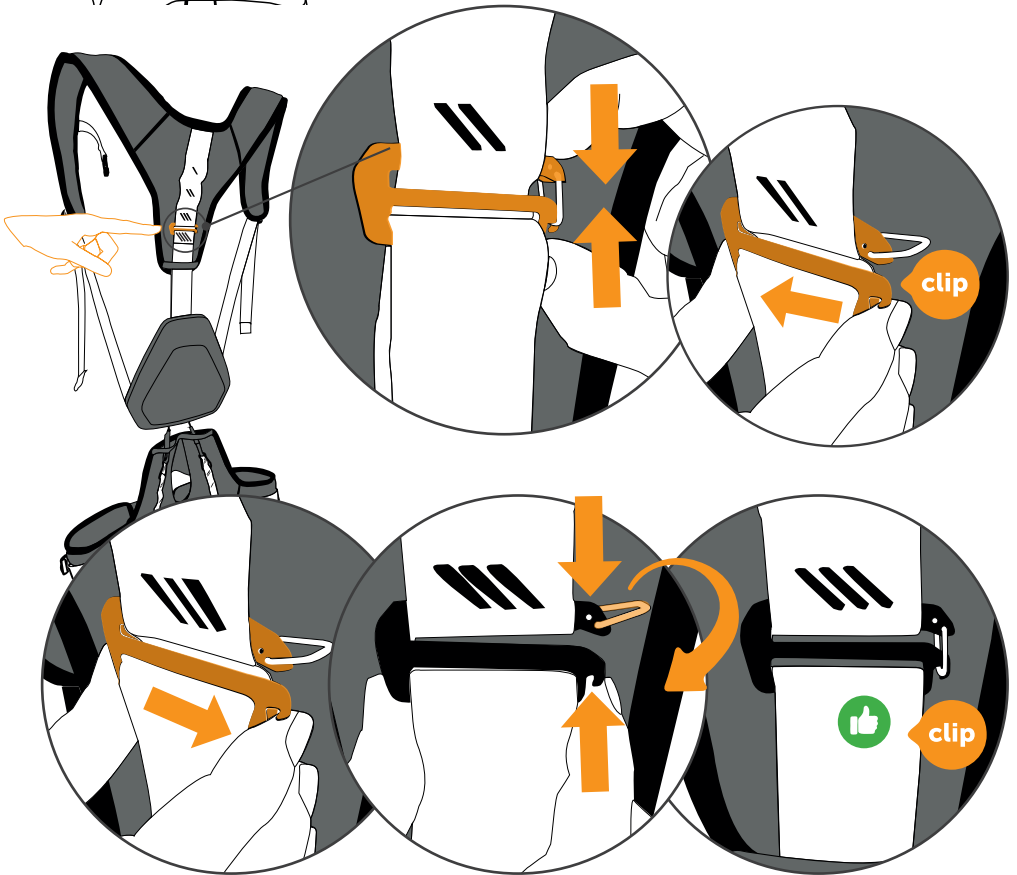

The HAPO HD is guaranteed for 2 years from the activation of its warranty. The warranty registration must be completed by scanning the QR code.

1

2

3

User	Setting
155 – 165 cm 61 – 65 inch	1 
165 – 175 cm 65 – 68.9 inch	2 
175 – 185 cm 68.9 – 72.8 inch	3 
185 – 195 cm 68.9 – 76.8 inch	4 