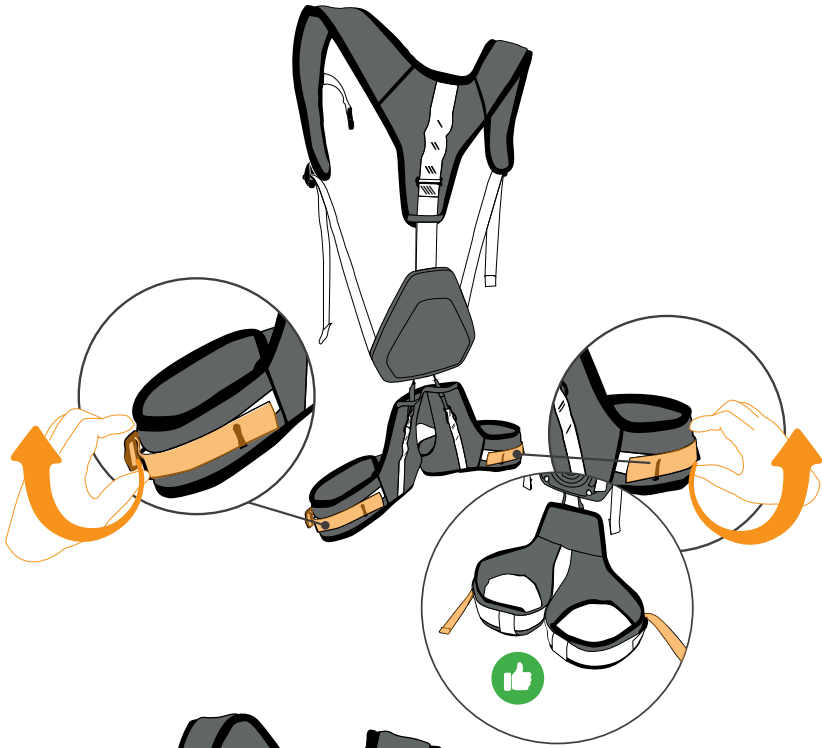

The HAPO HD is guaranteed for 2 years from the activation of its warranty. The warranty registration must be completed by scanning the QR code.

1

2

3

User	Setting
155 – 165 cm 61 – 65 inch	1 
165 – 175 cm 65 – 68.9 inch	2 
175 – 185 cm 68.9 – 72.8 inch	3 
185 – 195 cm 68.9 – 76.8 inch	4 